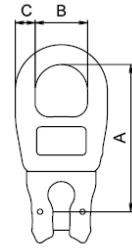

Waterproof

EBC

Ball bearing swivel

This swivel is supplied with ball bearings.

Eye/Clevis

Code	WLL	Chain Ø	Dimensions in mm			BF	Weight
	t		mm	A	B	C	t
EBC 6	1.12	6	74	30	11	4.5	0.29
EBC 7/8	2.00	7/8	84	32	12	8.0	0.55
EBC 10	3.15	10	104	37	14	12.6	0.90
EBC 13	5.30	13	129	48	16	21.2	2.30
EBC 16	8.00	16	150	57	21	32.0	3.98