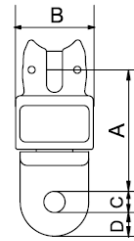

### Ball bearing swivel small

**Eye/Clevis**

Assembly with an omega link (code CO), pear shape link (code MP) or clevis hooks (XLC-GKC-CSC).

| Code    | WLL  | Chain Ø | Dimensions in mm |    |    |    | BF   | Weight |
|---------|------|---------|------------------|----|----|----|------|--------|
|         | t    |         | mm               | A  | B  | C  | D    |        |
| OLEC 6  | 1.12 | 6       | 56               | 34 | 8  | 6  | 4.5  | 0.24   |
| OLEC 8  | 2.00 | 8       | 68               | 40 | 9  | 10 | 8.0  | 0.50   |
| OLEC 10 | 3.15 | 10      | 79               | 49 | 13 | 12 | 12.6 | 0.90   |
| OLEC 13 | 5.30 | 13      | 109              | 60 | 16 | 13 | 21.2 | 1.80   |
| OLEC 16 | 8.00 | 16      | 129              | 80 | 20 | 15 | 32.0 | 3.60   |