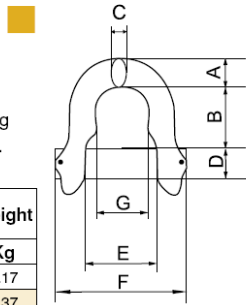

COS Web sling connector

This web link is suitable with an omega link (code CO) for connecting round or flat webbing slings to master links (code MS or MTS). Direct connection to clevis hooks is also possible.

Code	WLL	Dimensions in mm								BF	Weight
		t	A	B	C	D	E	F	G		
COS 60	2.00	14	35	15	9	34	58	24	AS 60	8.0	0.17
COS 90	3.15	18	47	20	13	45	75	31	AS 90	12.6	0.37
COS 150	5.30	22	56	25	16	57	94	43	AS 150	21.2	0.70
COS 240	8.00	27	68	31	20	71	117	56	AS 240	32.0	1.30

Types of connection with a COS

With a shortening clutch
(GC/GCV).

With an omega link (CO).

With a clevis self locking
hook (XLC/GKC).

With a clevis sling
hook (CSC).