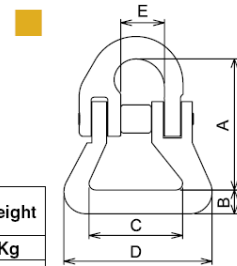

### Webbing connecting link

This webbing connecting link is suitable for connecting flat webbing slings to master links (code MS or MTS).

Code	WLL	Chain Ø	Dimensions in mm					BF	Weight	
	t		mm	A	B	C	D	E	t	Kg
MJS 7/8	2.00	7/8	72	14	41	66	20	8.0	0.31	
MJS 10	3.15	10	89	15	46	75	25	12.6	0.54	
MJS 13	5.30	13	113	19	52	87	30	21.2	1.09	