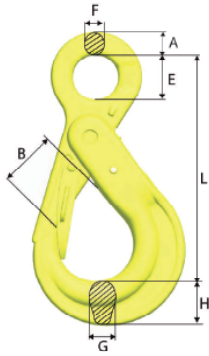

Safety hook BKD

The double latch BK-hook with recessed trigger.

Code	WLL tonnes*	A	L	B	E	F	G	H	Weight kgs
BKD-13-10	6.7	20	207	44	45	16	30	40	3.2
BKD-16-10	10	26	254	48	56	20	37	50	5.8
BKD-18/20-10	16	30	290	57	60	22	44	65	9.1
BKD-26-8 OFFS	21.6	35	345	72	80	25	50	69	14.5