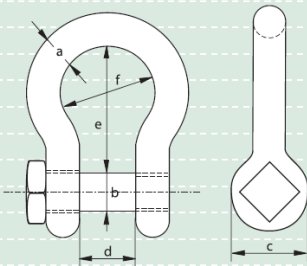

P-3764

Fishing Shackles

bow shackles with square head screw pin

- **Material** : mild steel
- **Safety Factor** : MBL equals 5 x WLL
- **Finish** : painted blue

working load limit	diameter bow	diameter pin	diameter eye	width inside	length inside	width bow	weight each
tons	a mm	b mm	c mm	d mm	e mm	f mm	kg
1.5	13	16	32	25	48	36	0.37
2.5	16	20	40	32	64	48	0.71
3	20	22	48	38	79	60	1.24
4	22	25	53	44	87	66	1.68
5	25	28	60	51	100	75	2.42
6.5	28	32	67	56	114	86	3.42
8	32	36	71	64	126	96	4.85
9	36	38	76	70	140	105	6.32