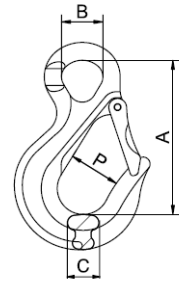

CSOI

S/s Eye sling hook

316 L/1.4404

The over dimensioned eye enables easy assembly on wire rope slings (with thimbles).
The flat on the eye makes assembly with an omega link (code COI) easier.

Code	WLL	Chain Ø	Dimensions in mm				BF	Weight
	t		mm	A	B	P	C	t
CSO 5/6 I	0.70	5/6	86	24	28	15	2.8	0.25
CSO 7/8 I	1.20	7/8	102	26	29	19	4.8	0.53
CSO 10 I	1.60	10	121	35	31	22	6.4	0.90
CSO 13 I	2.70	13	154	41	40	31	10.8	1.75