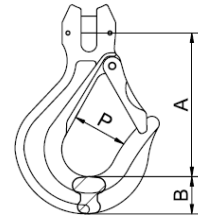

CSCI

S/s Clevis sling hook

316 L/1.4404

The clevis type enables a direct connection to the stainless steel chain (code CI).

Code	WLL	Chain Ø	Dimensions in mm			BF	Weight
	t		mm	A	B	P	t
CSC 5/6 I	0.70	5/6	73	16	28	2.8	0.26
CSC 7/8 I	1.20	7/8	95	20	29	4.8	0.49
CSC 10 I	1.60	10	110	24	31	6.4	0.94
CSC 13 I	2.70	13	138	32	40	10.8	1.80