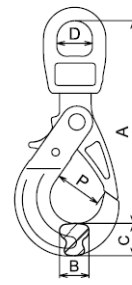

XLP

Fishing self locking hook

This swivel hook with ball bearings is waterproof and can rotate under load.

Code	WLL	Chain Ø	Dimensions in mm					BF	Weight	
	t		mm	A	B	C	D	P	t	Kg
XLP 5/6	1.12	5/6	121	30	11	29	32	4.5	0.60	
XLP 7/8	2.00	7/8	147	32	12	31	44	8.0	1.20	
XLP 10	3.15	10	177	37	14	36	49	12.6	2.24	
XLP 13	5.30	13	211	48	16	46	64	21.2	4.20	
XLP 16	8.00	16	254	57	21	54	78	32.0	7.80	