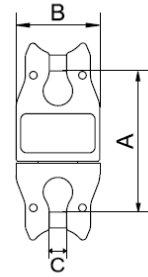

Waterproof

EC Ball bearing swivel

Can be easily used on chain slings. Supplied with ball bearings.

Clevis/Clevis

Code	WLL	Chain Ø	Dimensions in mm			BF	Weight
	t		mm	A	B	C	t
EC 6	1.12	6	52	34	7	4.5	0.27
EC 8	2.00	8	81	40	9	8.0	0.62
EC 10	3.15	10	90	49	11	12.6	1.10
EC 13	5.30	13	129	60	14	21.2	2.30
EC 16	8.00	16	141	80	19	32.0	4.30