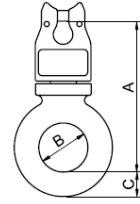

Waterproof

ALEC

Ball bearing swivel

This swivel is supplied with ball bearings.

 Eye/Clevis

Code	WLL	Chain Ø	Dimensions in mm			AL Code	BF	Weight
	t		mm	A	B		C	
ALEC 6	1.12	6	93	30	13	AL14	4.5	0.24
ALEC 8	2.00	8	120	36	14	AL18	8.0	0.48
ALEC 10	3.15	10	148	45	18	AL22	12.6	0.84
ALEC 13	5.30	13	197	57	25	AL30	21.2	2.84
ALEC 16	8.00	16	215	68	25	AL36	32.0	3.60