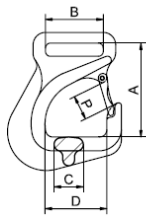

CST

Web sling hook

These hooks are designed to be sewn into webbing slings. Fitted with forged latches for greater safety

Code	WLL	Dimensions in mm					BF	Weight
		t	A	B	C	D		
CST 75	3.00	132	79	40	75	36	12.0	2.63