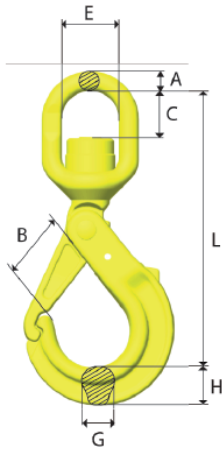

Swivel safety hook with griplatch LKBK with ball-bearing

Art. no.	Code	WLL tonnes*	L	B	C	E	A	G	H	Weight kgs
Z100980	LKBK-7/8-10	2.5	176	37	27	38	12	20	22	1.2
Z100962	LKBK-10-10	4	213	47	35	44	15	22	29	2.1
Z100997	LKBK-13-10	6.7	261	53	43	48	19	29	38	4.0
Z100999	LKBK-16-10	10	323	68	61	61	25	30	45	6.8