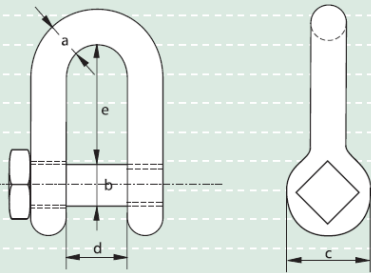

P-3754

Fishing Shackles

dee shackles with square head screw pin

- **Material** : mild steel
- **Safety Factor** : MBL equals 5 x WLL
- **Finish** : painted blue

working load limit	diameter bow	diameter pin	diameter eye	width inside	length inside	weight each
tons	a mm	b mm	c mm	d mm	e mm	kg
1.5	13	16	32	25	48	0.36
2.5	16	20	40	32	64	0.69
3	20	22	48	38	75	1.18
4	22	25	53	44	83	1.61
5	25	28	60	51	100	2.35
6.5	28	32	67	56	104	3.22
8	32	36	71	64	120	4.63
9	36	38	76	70	131	5.96